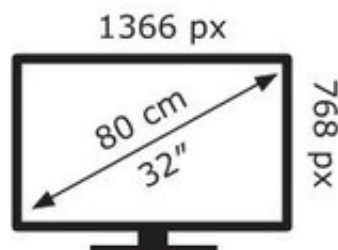

ENERG

PHILIPS

32PHS6605/12

27 kWh/1000h

ABCDEF **G**

53 kWh/1000h

2019/2013